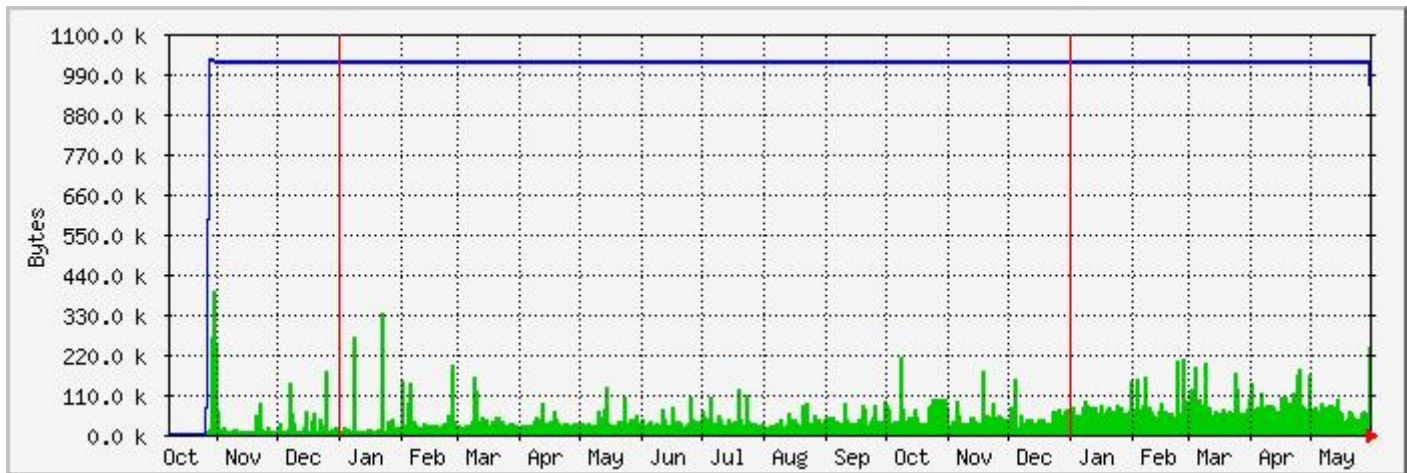

## `Weekly' Graph (30 Minute Average)

## `Monthly' Graph (2 Hour Average)

Max **Free** 816.7 kbytes    Average **Free** 88.9 kbytes    Current **Free** 698.1 kbytes  
 Max **Total** 1035.8 kbytes    Average **Total** 1024.9 kbytes    Current **Total** 1035.8 kbytes

### `Yearly' Graph (1 Day Average)

Max **Free** 398.1 kbytes    Average **Free** 54.1 kbytes    Current **Free** 242.2 kbytes  
 Max **Total** 1030.6 kbytes    Average **Total** 1025.8 kbytes    Current **Total** 892.8 kbytes

**GREEN ###** Incoming Traffic in Bytes per Second

**BLUE ###** Outgoing Traffic in Bytes per Second

**MRTG** MULTI ROUTER TRAFFIC GRAPHER

2.10.15

[Tobias Oetiker <oetiker@ee.ethz.ch>](mailto:oetiker@ee.ethz.ch)