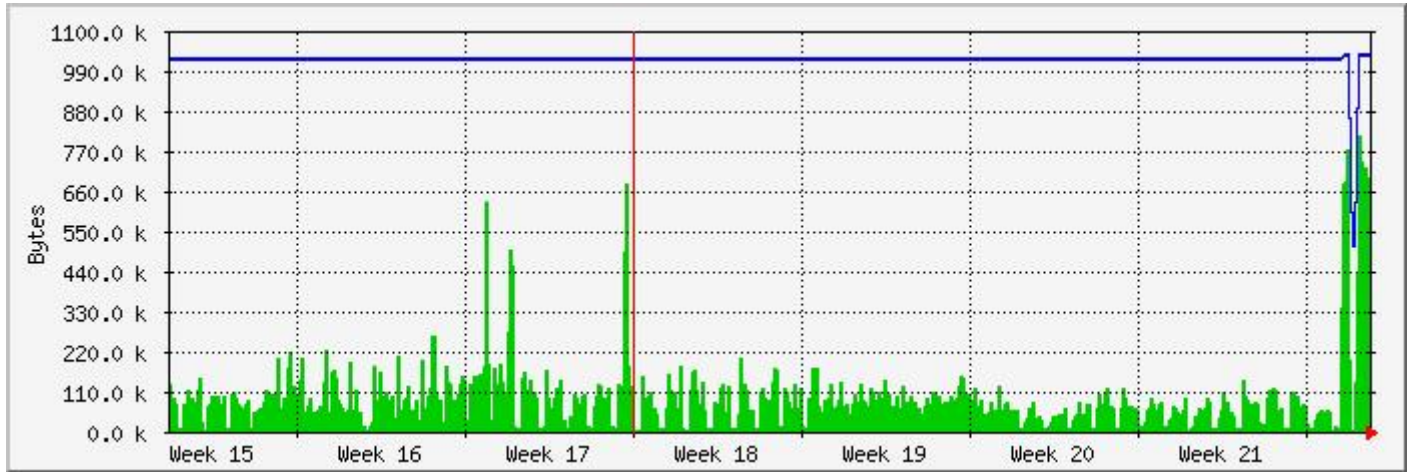

# Available System Memory

System: SICS Enterprise Linux

Maintainer: [Syrex Intranets](#)

Description: Available System Memory

The statistics were last updated **Wednesday, 31 May 2006 at 19:15**,  
at which time '**unix-01.lair.co.za**' had been up for **16:13:02**.

## `Daily' Graph (5 Minute Average)

## `Weekly' Graph (30 Minute Average)

## `Monthly' Graph (2 Hour Average)

Max **Free** 816.7 kbytes    Average **Free** 88.9 kbytes    Current **Free** 698.1 kbytes  
 Max **Total** 1035.8 kbytes    Average **Total** 1024.9 kbytes    Current **Total** 1035.8 kbytes