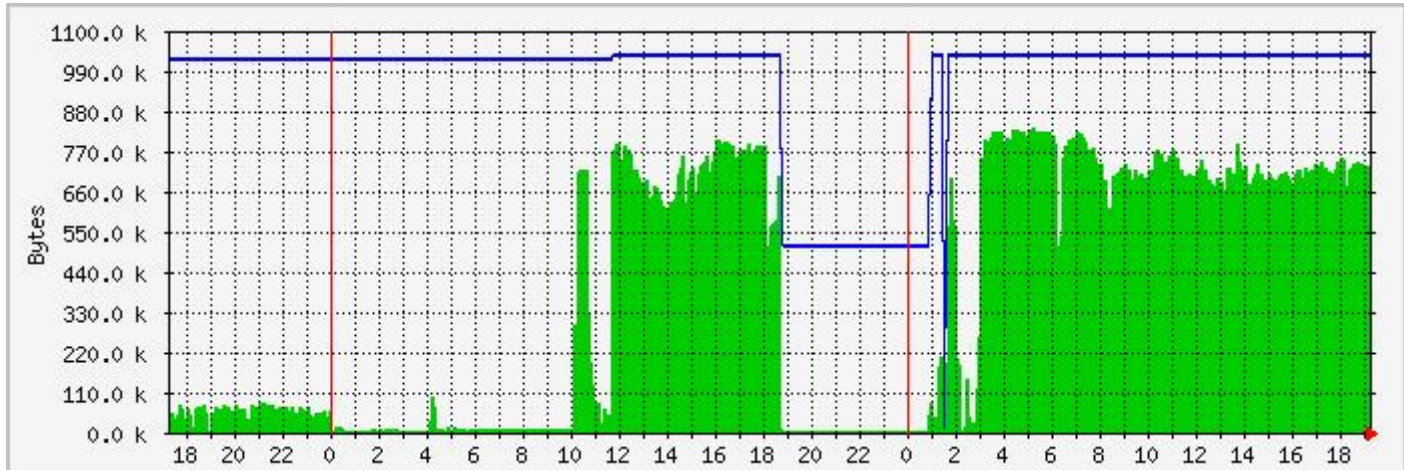

# Available System Memory

System: SICS Enterprise Linux

Maintainer: [Syrex Intranets](#)

Description: Available System Memory

The statistics were last updated **Wednesday, 31 May 2006 at 19:15**,  
at which time '**unix-01.lair.co.za**' had been up for **16:13:02**.

## `Daily' Graph (5 Minute Average)

## `Monthly' Graph (2 Hour Average)

Max **Free** 816.7 kbytes    Average **Free** 88.9 kbytes    Current **Free** 698.1 kbytes  
 Max **Total** 1035.8 kbytes    Average **Total** 1024.9 kbytes    Current **Total** 1035.8 kbytes

### `Yearly' Graph (1 Day Average)

Max **Free** 398.1 kbytes    Average **Free** 54.1 kbytes    Current **Free** 242.2 kbytes  
 Max **Total** 1030.6 kbytes    Average **Total** 1025.8 kbytes    Current **Total** 892.8 kbytes