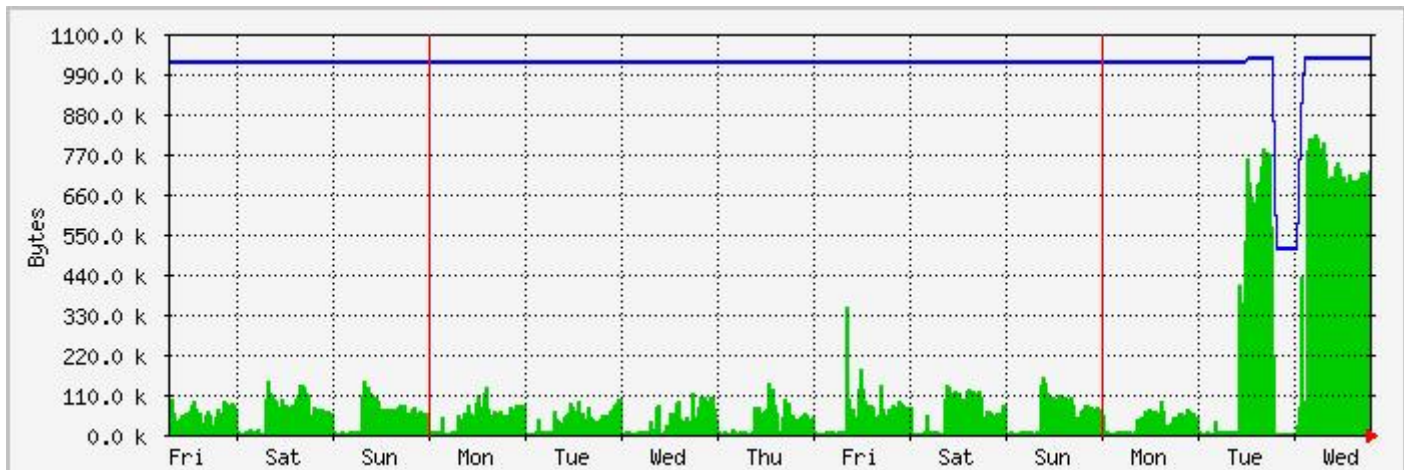

# Available System Memory

System: SICS Enterprise Linux

Maintainer: [Syrex Intranets](#)

Description: Available System Memory

The statistics were last updated **Wednesday, 31 May 2006 at 19:15**,  
at which time '**unix-01.lair.co.za**' had been up for **16:13:02**.

## `Daily' Graph (5 Minute Average)

## `Weekly' Graph (30 Minute Average)

## `Monthly' Graph (2 Hour Average)

Max **Free** 816.7 kbytes    Average **Free** 88.9 kbytes    Current **Free** 698.1 kbytes  
 Max **Total** 1035.8 kbytes    Average **Total** 1024.9 kbytes    Current **Total** 1035.8 kbytes